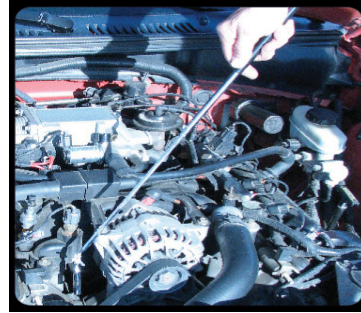

Adjustable locking hinge allows access around corners or in areas where an unusual angle is necessary for object retrieval.

Part No.	Lbs. Pull	Fully Extended Length
ME07256	3	14"
ME07227	5	23"
ME07229	2	19"
ME07228	3	25"
ME07568	7	23"
ME"07264	2	5.6"

ME07229

ME07227

ME07264

Mini Magnetic Pick-Up Tool

Telescoping Pick up/Pointer is ideal for retrieving small metal objects such as nails, screws, washers, key rings and more, with a handy pocket clip attached.